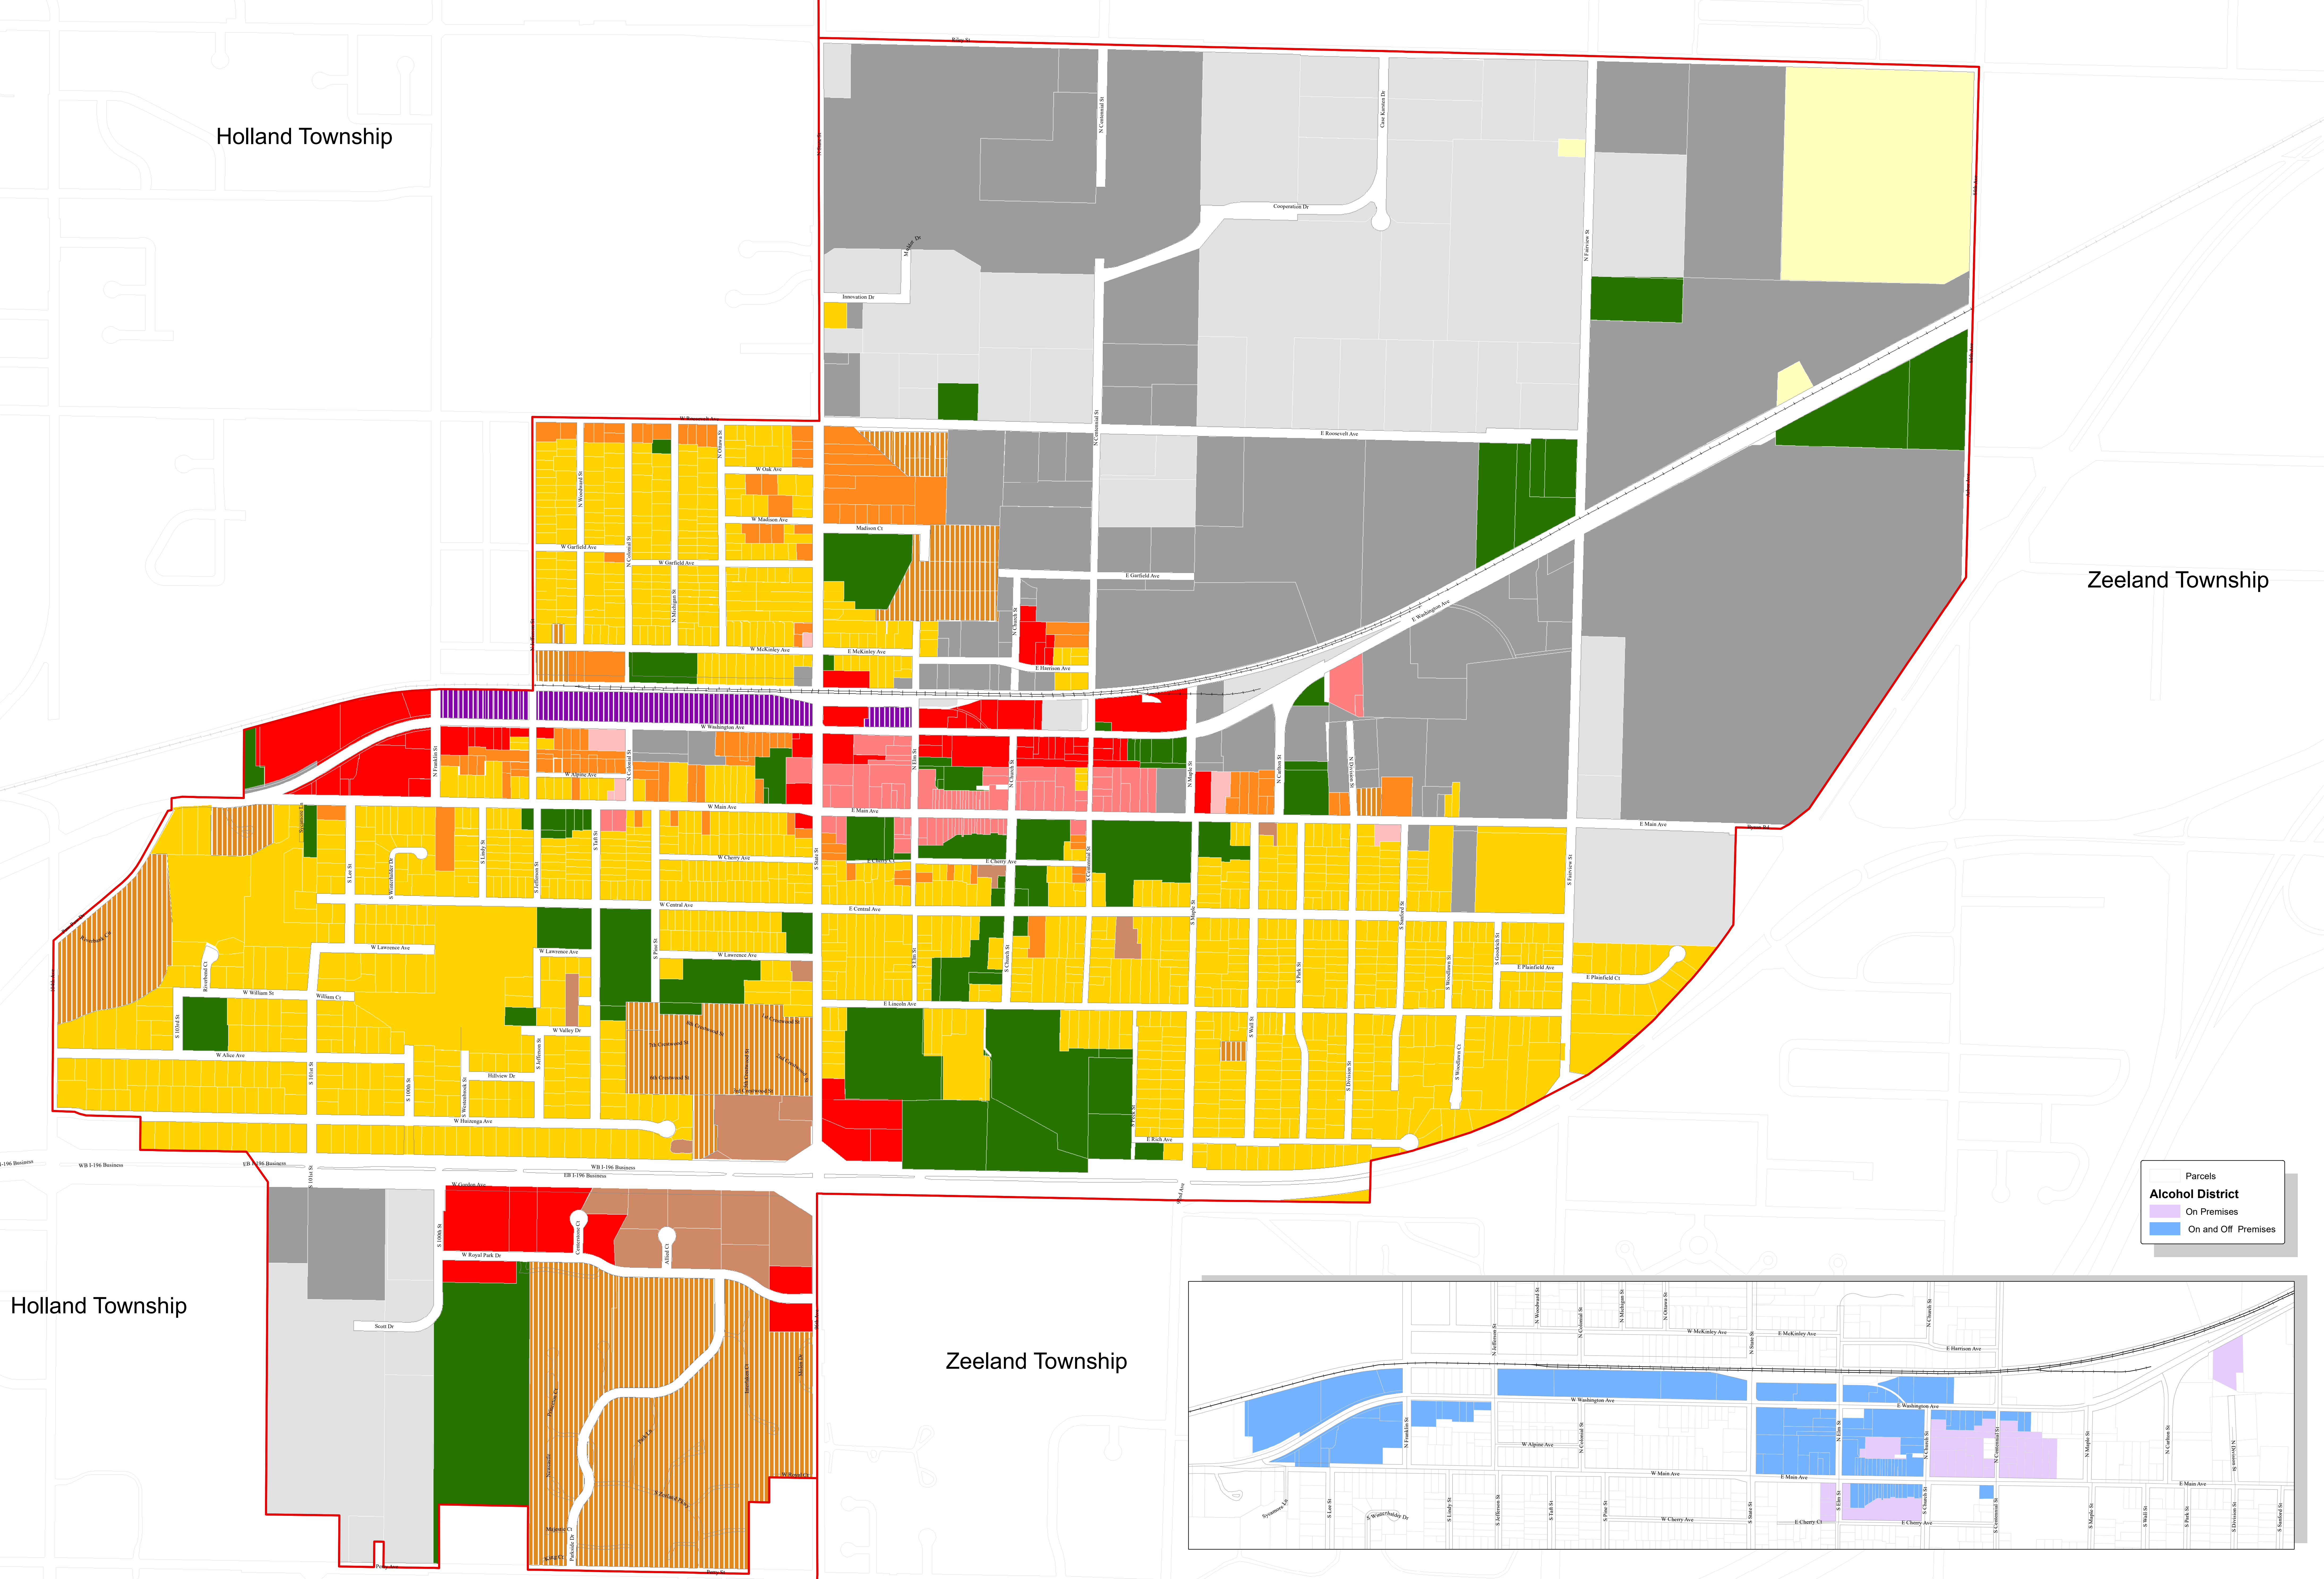

Holland Township

Zeeland Township

Parcels

- On Premises
- On and Off Premises

Holland Township

Zeeland Township

City of Zeeland

Zoning Map

1 inch = 350 feet

Legend

Right of Way

Zoning Class and Code

- Agricultural (A-1)
- Central Business District (C-2)
- Highway Commercial District (C-3)
- Industrial (I-1)
- Industrial (I-2)
- Neighborhood Shopping District (C-1)
- Office/Personal Service (OS-1)
- Public Facilities District (PF)
- Single Family Residential (R-1)
- Single and Two Family Residential (R-2)
- Two Family and Multiple Family Residential (R-3)
- Washington Avenue Mixed-Use (WMU)