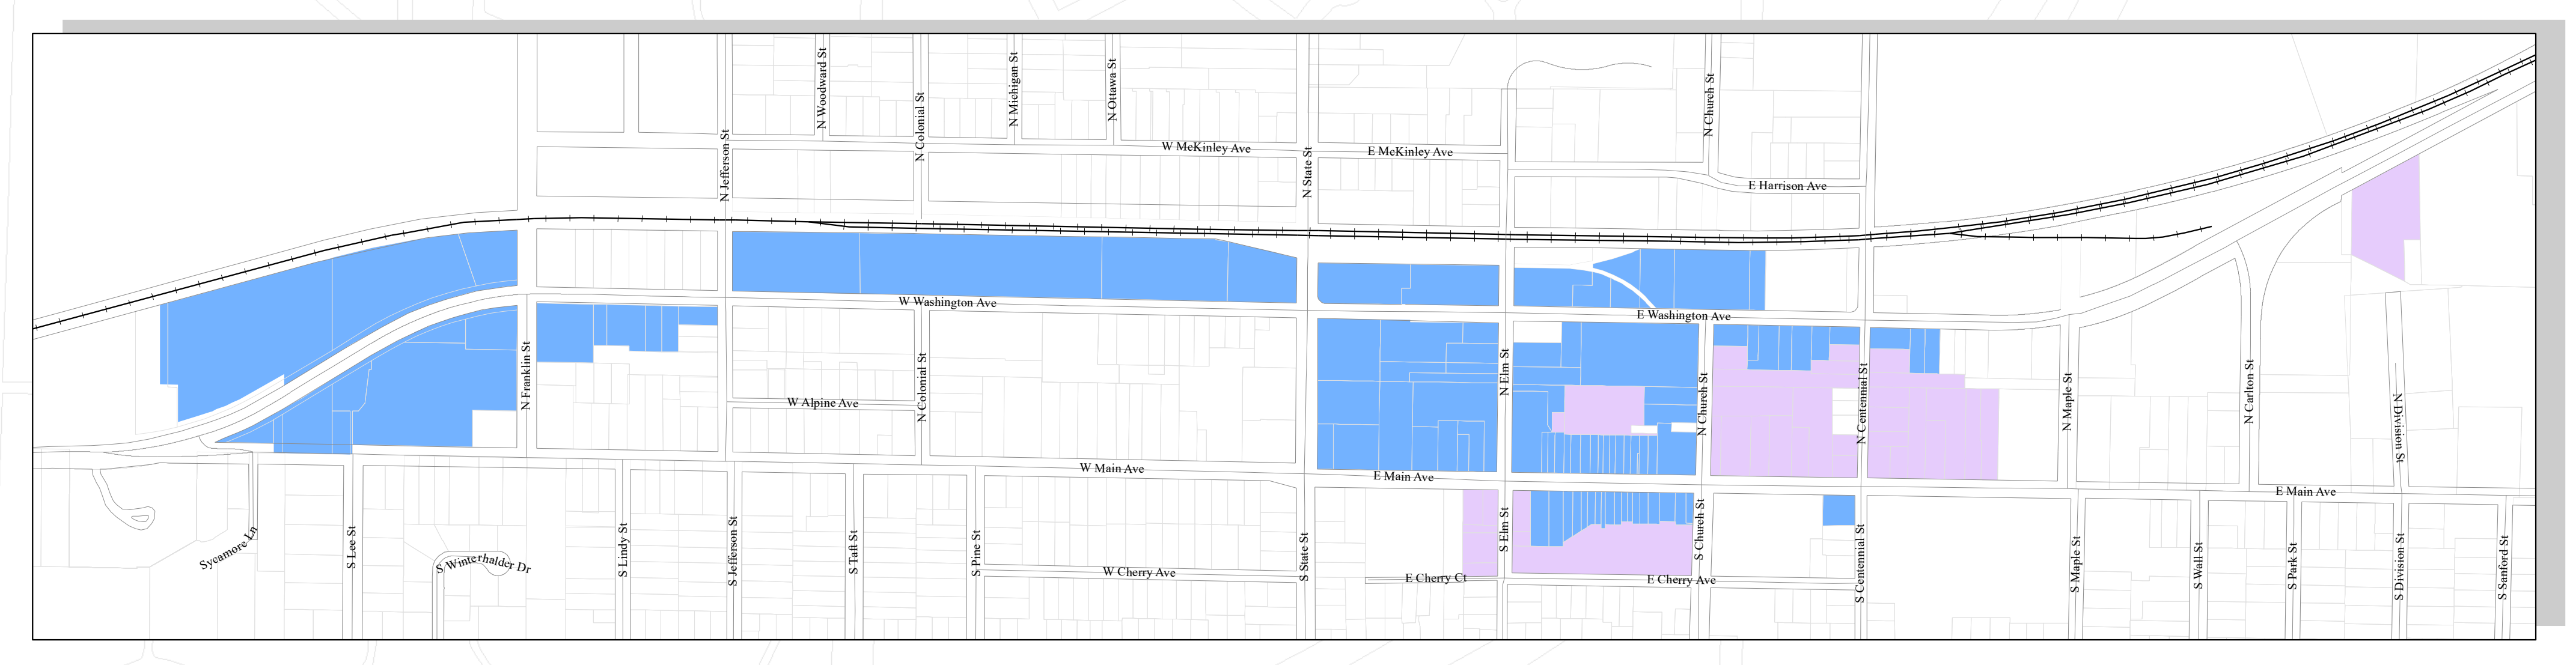

Holland Township

Zeeland Township

Parcels

- On Premises
- On and Off Premises

Holland Township

Zeeland Township

City of Zeeland

Zoning Map

1 inch = 350 feet

Legend

Right of Way

Zoning Class and Code

- Agricultural (A-1)
- Central Business District (C-2)
- Highway Commercial District (C-3)
- Industrial (I-1)
- Industrial (I-2)
- Neighborhood Shopping District (C-1)
- Office/Personal Service (OS-1)
- Public Facilities District (PF)
- Single Family Residential (R-1)
- Single and Two Family Residential (R-2)
- Two Family and Multiple Family Residential (R-3)
- Washington Avenue Mixed-Use (WMU)